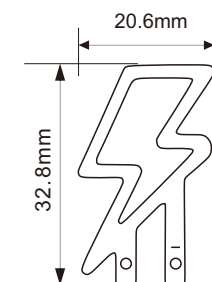

## DC3V Lightning shaped LED Filament lights

### ◆ Product Datasheet

Product Number	M0010331LZ
Operating Voltage	DC2.8~3.2V
Power/pcs	0.5W
SMD Type	/
Electric current	< 200mA
CCT	2200K
Ra	≥90
Material	FPC
Diameter (mm)	32.8x20.6mm

### ◆ Outline Dimension (unit:mm)

Note: The parameters are subject to change without notice!