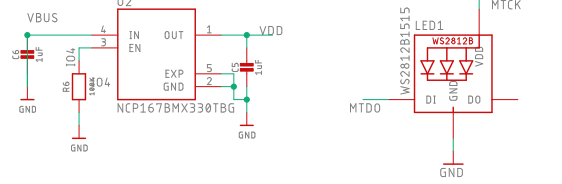

USB, POWER PATHS, CHARGING AND FILTERING

RGB MATRIX POWER FILTERING

ESP32-52

HEADERS

RGB MATRIX 3V3 LDO

STATUS RGB LED

**FeatherPS2**

Title: FEATHERS2 NEO	Rev: P1
2021-09-04	Unexpected Maker unexpectedmaker.com
Sheet: 1/1	