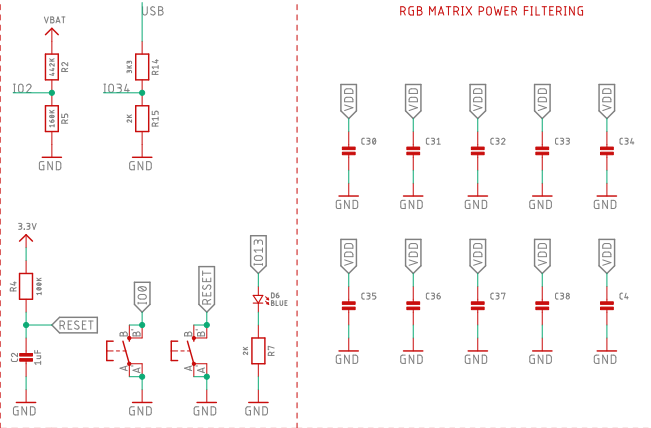

USB, POWER PATHS, CHARGING AND FILTERING

RGB MATRIX POWER FILTERING

ESP32-52

HEADERS

RGB MATRIX 3V3 LDO

STATUS RGB LED

**FeatherPS2**

Title: FEATHERS2 NEO	Rev: P1
2021-09-04	Unexpected Maker unexpectedmaker.com
Sheet: 1/1	