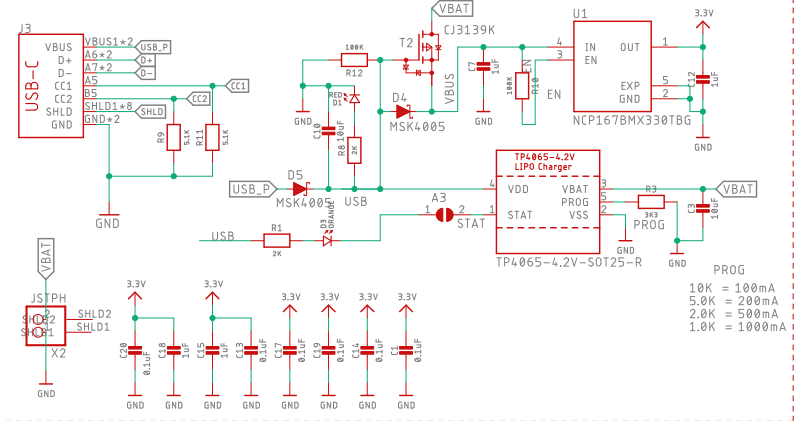

USB, POWER PATHS, CHARGING AND FILTERING

RGB MATRIX POWER FILTERING

ESP32-52

HEADERS

RGB MATRIX 3V3 LDO

STATUS RGB LED

**FeatherPS2**

Title: FEATHERS2 NEO	Rev: P1
2021-09-04	Unexpected Maker unexpectedmaker.com
Sheet: 1/1	