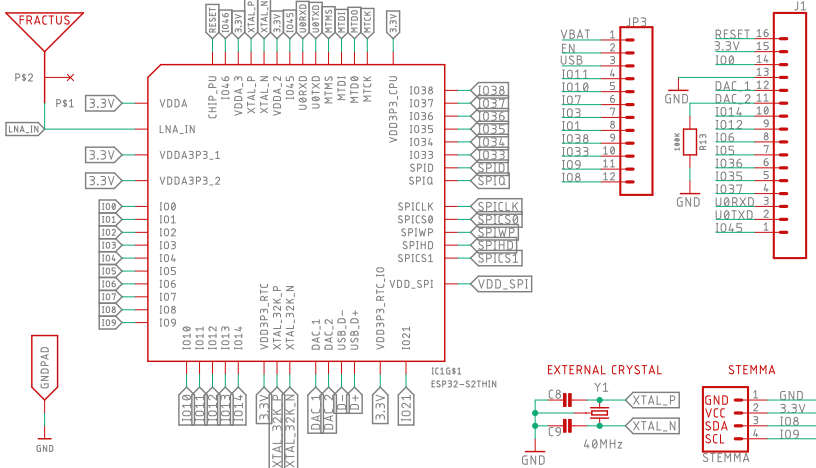

USB, POWER PATHS, CHARGING AND FILTERING

RGB MATRIX POWER FILTERING

ESP32-52

HEADERS

RGB MATRIX 3V3 LDO

STATUS RGB LED

**FeatherPS2**

Title: FEATHERS2 NEO	Rev: P1
2021-09-04	Unexpected Maker unexpectedmaker.com
Sheet: 1/1	